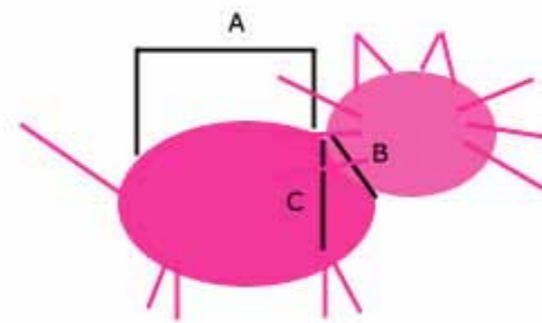

[Back to Results >](#)

SALE!

Color 

Size 

Quantity:

Add to Cart 

To add to shopping cart, choose from options above.

Wishlist 

Description

Size Chart

Reviews

SIZE	Back -Body Length		Chest		Neck		Breeds
	CM	Inches	CM	Inches	CM	Inches	
XXS/6#	15-17	5.9-6.7	23-25	9.1-9.8	13-15	5.1-5.9	Chihuahua, Tea cup Poodle
XS/8#	19-21	7.5-8.23	27-29	10.6-11.4	17-19	6.7-7.5	Yorkie, Chihuahua
S/10#	23-25	9.1-9.8	31-33	12.2-13.0	21-23	8.3-9.1	Yorkie, Chihuahua, Maltese, Pomeranian
M/12#	27-29	10.6-11.4	35-37	13.8-14.6	25-27	9.8-10.6	Shih Tzu, Pekingese, Poodle, Mini Schnazer
L/14#	31-33	12.2-13.0	43-45	16.9-17.7	28-30	11.0-11.8	Shih Tzu, Pekingese, Poodle, Mini Schnazer, Pug
XL/16#	35-37	13.8-14.6	47-49	18.5-19.3	31-33	12.2-13.0	American Cocker, Fox Terrier
XXL/18#	39-41	15.4-16.1	51-53	20.0-20.8	34-36	13.4-14.2	English Cocker Spaniel, Beagle